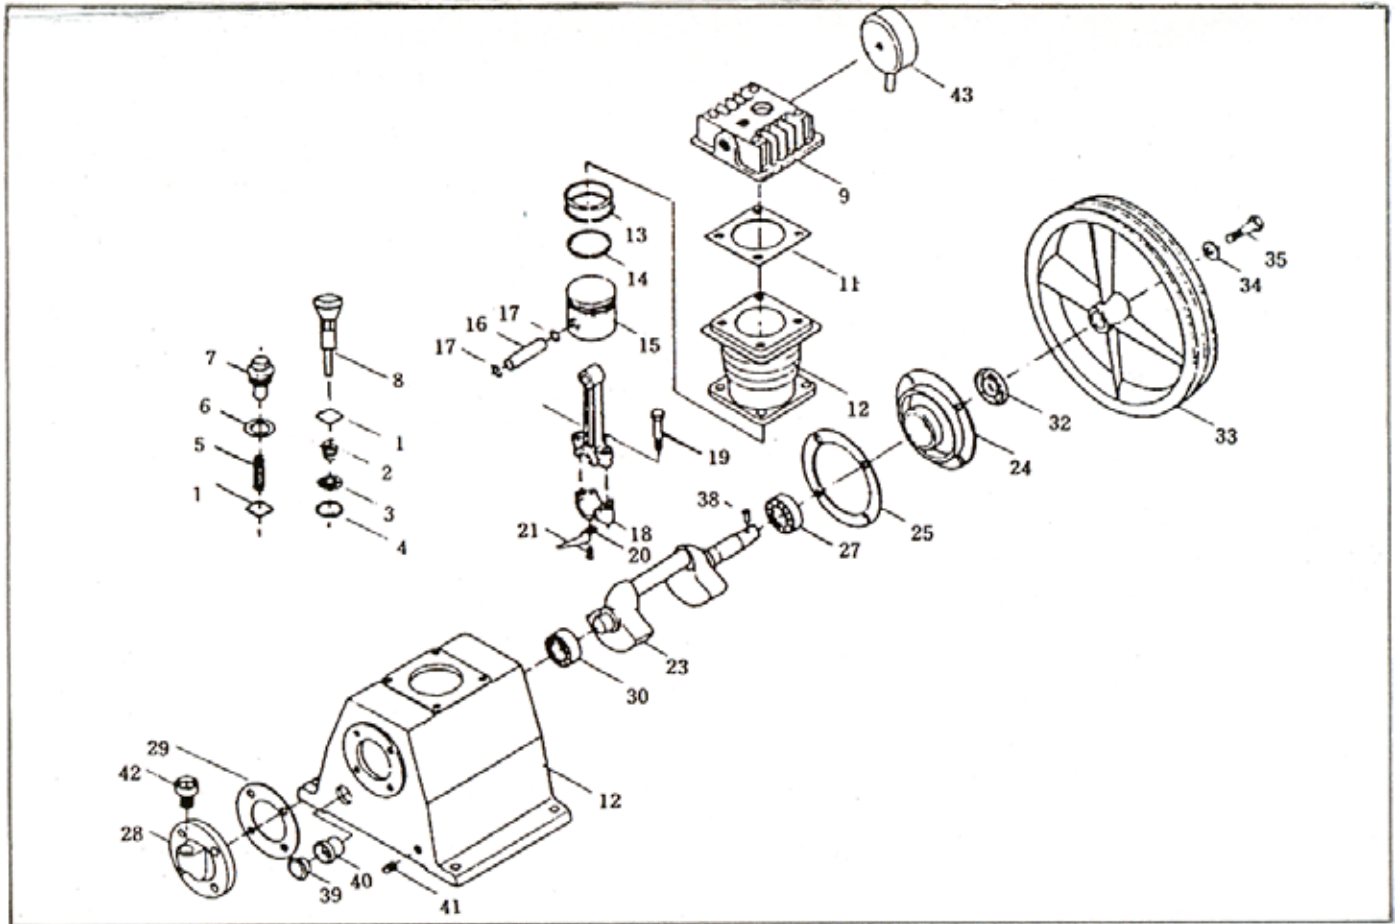

MODEL ES-03 AIR COOLED, SINGLE STAGE, SINGLE CYLINDER

	Description	QTY	PART NO.
	VALVES		
1.	Inlet & Outlet Valve Plate	2	70111-31030
2.	Inlet Valve Spring	1	70111-31070
3.	Inlet Valve Receiver	1	70111-31020
4.	Inlet Valve Snap Ring	1	93610-130225
5.	Outlet Valve Spring	1	70111-41070
6.	Outlet Valve Push Cover Gasket	1	70111-11461
7.	Outlet Valve Push Cover	1	70111-11450
8.	Manual Unloader Assembly	1	70111-11300
9.			
	CYLINDERS		
9A.	Cylinder Head Assembly (Includes Valves)	1	70111-11000-4024
9B.	Cylinder Head (Bare Casting)	1	70111-11010
10.	Cylinder Head Bolt (Not Shown)	4	(Hardware Item)
11.	Cylinder Head Gasket	1	70111-11612
12.	Cylinder & Crankcase	1	70111-57010-4024
13.	Compression Ring	2	70111-61030
14.	Oil Control Ring	1	70111-61050
15.	Piston	1	70111-61011
16.	Piston Pin	1	70111-61120
17.	Piston Pin Snap Ring	2	70111-61070
18.	Connecting Rod Assembly	1	70111-61200
19.	Connecting Rod Bolt	2	(furnished on conn. Rod only)
20.	Oil Splash Dipper	1	70111-61282
21.	Oil Splash Dipper Bolt	1	91507-2304010
22.	Oil Splash Dipper Bolt Washer (Not Shown)	1	92522-130400